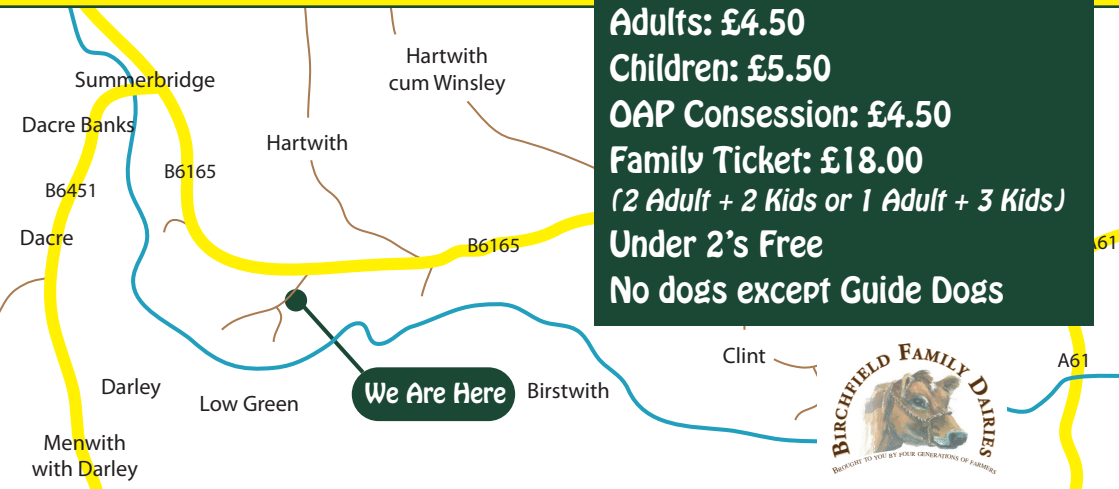

**For details check out
www.birchfieldicecream.co.uk
or call us on 01423 781792**

Children under 16 must be accompanied by one paying adult

As well as the amazing Maize Maze there are plenty of other great things to do at Birchfield Farm ...

Prices:
Adults: £4.50
Children: £5.50
OAP Concession: £4.50
Family Ticket: £18.00
(2 Adult + 2 Kids or 1 Adult + 3 Kids)
Under 2's Free
No dogs except Guide Dogs

PARTY TIME!

Why not book a Maize Maze party £11 per child (min 10 children)
Includes admission to Maize Maze, 1 x ride on the crazy caterpillar,
access to pets corner, party food and a delicious Birchfield Ice cream.